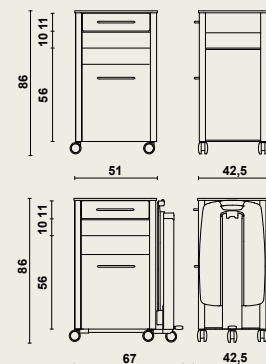

Version with high drawer (high drawer, open compartment, drawer)

- The sides are made of 8 mm solid laminate panels that are assembled between 4 aluminium corner profiles.
- Solid laminate drawer fronts.
- Metal design handle.
- An open compartment is accessible from all sides.
- The drawers are made of steel plate and have solid laminated fronts.
- The drawers glide on 2 synthetic rails.
- The upper drawer is equipped with a removable synthetic tray.
- Aluminium and steel parts are protected by an epoxy-coating or an anodisation layer.
- Tabletop with rounded solid laminate corners.
- 4 design castors Ø 65 mm.

Optional dinner tray Livia

- Folding.
- Easy to incline in both directions.
- The dinner tray has an upright edge.
- The folding part is fixed on a strong aluminium guiding profile that has been finished with an anodisation layer.
- The dinner tray is height-adjustable (between 80 and 110 cm) by means of a gas spring.
- Dimensions of the dinner tray: 63 x 40,5 cm.
- The gas spring is activated by means of a foot pedal.
- The dinner tray is made of fire-retardant ABS.
- The bedside table stands on 5 design castors Ø 65 mm.
- The dinner tray can be optionally provided with a Click 'n' turn mechanism which allows to move the dinner tray from one side to the other side of the bedside table.

Colours

We would like to refer to our extensive colour gamut.
Sample card + samples available on request.

Handles

- Open handle
- Closed handle

Dimension

12858 | 51 x 42,5 x height 86 cm
with dinner tray Livia | 67 x 42,5 x height 86 cm