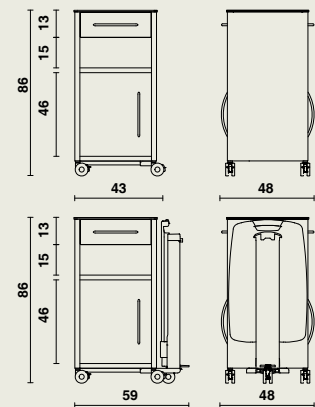

# Forma Hospital

**18379** The Forma bedside table offers you an elegant, cost-effective and durable storage unit.

The bedside table is double-sided and can be optionally equipped with a dinner tray.

## Double-sided version (storage cabinet, open compartment, double-sided drawer)

- The sides are made of steel plate.
- Solid laminate (8 mm) doors, opening up to 110°.
- The storage cabinet has a removable solid laminate shelf.
- The drawer can be opened on both sides. It is made of steel plate and has 2 solid laminated fronts.
- The drawer is equipped with a removable synthetic drawer tray.
- Metal design handles.
- An open compartment is accessible from both sides.
- The metal parts are protected by an epoxy-coating.
- The tabletop is made of solid laminate and has rounded corners.
- 4 design castors Ø 65 mm.

## Optional dinner tray Livia

- Folding.
- Easy to incline in both directions.
- The dinner tray has an upright edge.
- The folding part is fixed on a strong aluminium guiding profile that has been finished with an anodisation layer.
- The dinner tray is height-adjustable (between 80 and 110 cm) by means of a gas spring.
- Dimensions of the dinner tray: 63 x 40,5 cm.
- The gas spring is activated by means of a foot pedal.
- The bedside table stands on 5 design castors Ø 65 mm.
- The dinner tray can be optionally provided with a Click 'n' turn mechanism which allows to move the dinner tray from one side to the other side of the bedside table.

## Dimension

**18379** | double-sided | 43 x 48 x height 86 cm  
with dinner tray Livia | 59 x 48 x height 86 cm