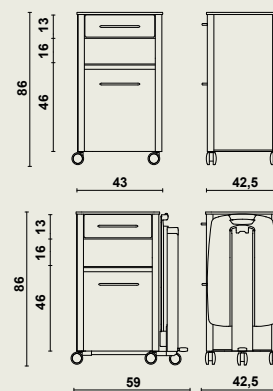

## Version with high drawer (high drawer, open compartment, drawer)

- The sides and back is made of steel plate.
- Drawers with solid laminate front.
- Metal design handles.
- An open compartment is accessible from on the front side.
- The upper drawer is equipped with a removable synthetic drawer tray.
- The high drawer is equipped with a removable bottle tray (for 3 bottles) in synthetic material.
- The metal parts are protected by an epoxy-coating.
- The tabletop is made of solid laminate and has rounded corners.
- 4 design castors Ø 65 mm.

## Optional dinner tray Livia

- Folding.
- Easy to incline in both directions.
- The dinner tray has an upright edge.
- The folding part is fixed on a strong aluminium guiding profile that has been finished with an anodisation layer.
- The dinner tray is height-adjustable (between 80 and 110 cm) by means of a gas spring.
- Dimensions of the dinner tray: 63 x 40,5 cm.
- The gas spring is activated by means of a foot pedal.
- The dinner tray is made of ABS.
- The bedside table stands on 5 design castors Ø 65 mm.
- The dinner tray can be optionnally provided with a Click 'n' turn mechanism which allows to move the dinner tray from one side to the other side of the bedside table.

## Dimension

**18124 | with high drawer** | 43 x 42,5 x height 86 cm  
**with dinner tray Livia** | 59 x 42,5 x height 86 cm